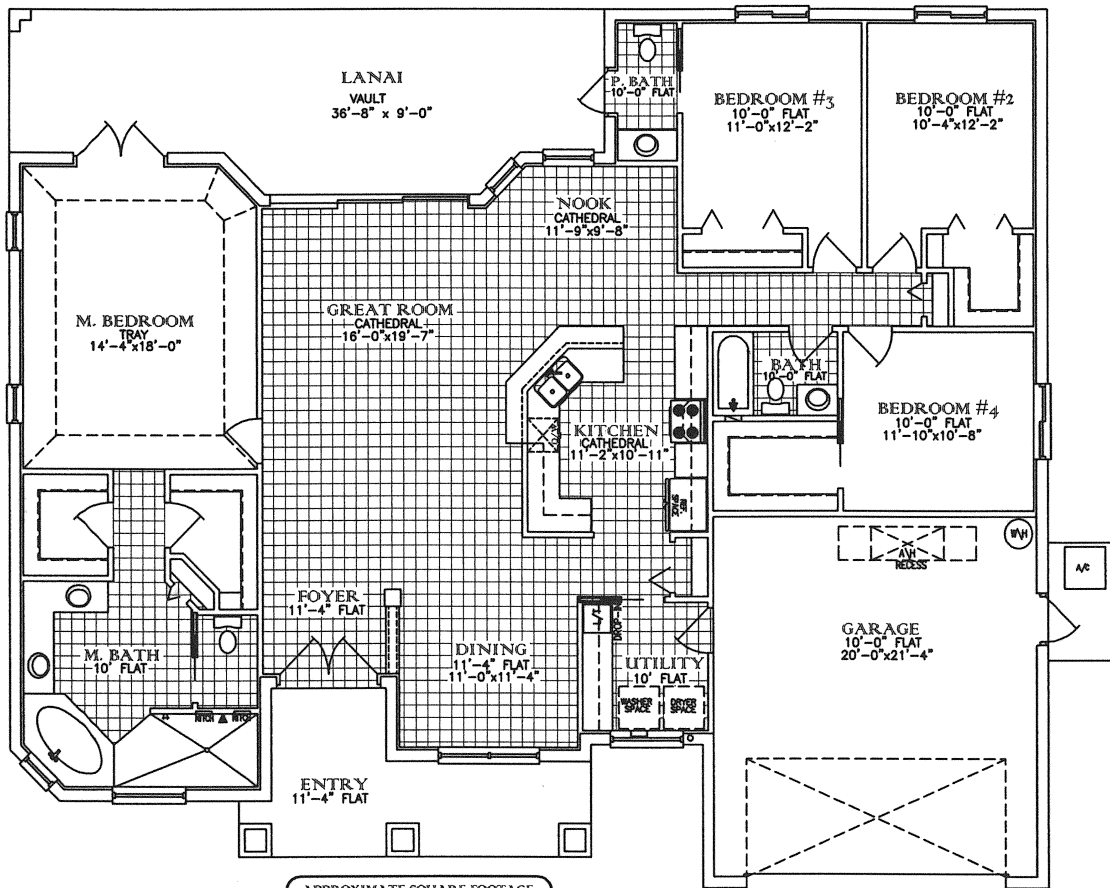

# SAND DOLLAR

APPROXIMATE SQUARE FOOTAGE	
LIVING	2203
GARAGE	460
LANAI	351
ENTRY	149
<b>TOTAL</b>	<b>3163</b>

*"Building Dreams & Relationships"*

Phone: (941) 475-6680  
[www.TruxPreferredConstruction.com](http://www.TruxPreferredConstruction.com)  
 3797 S. Access Road, Englewood FL 34224